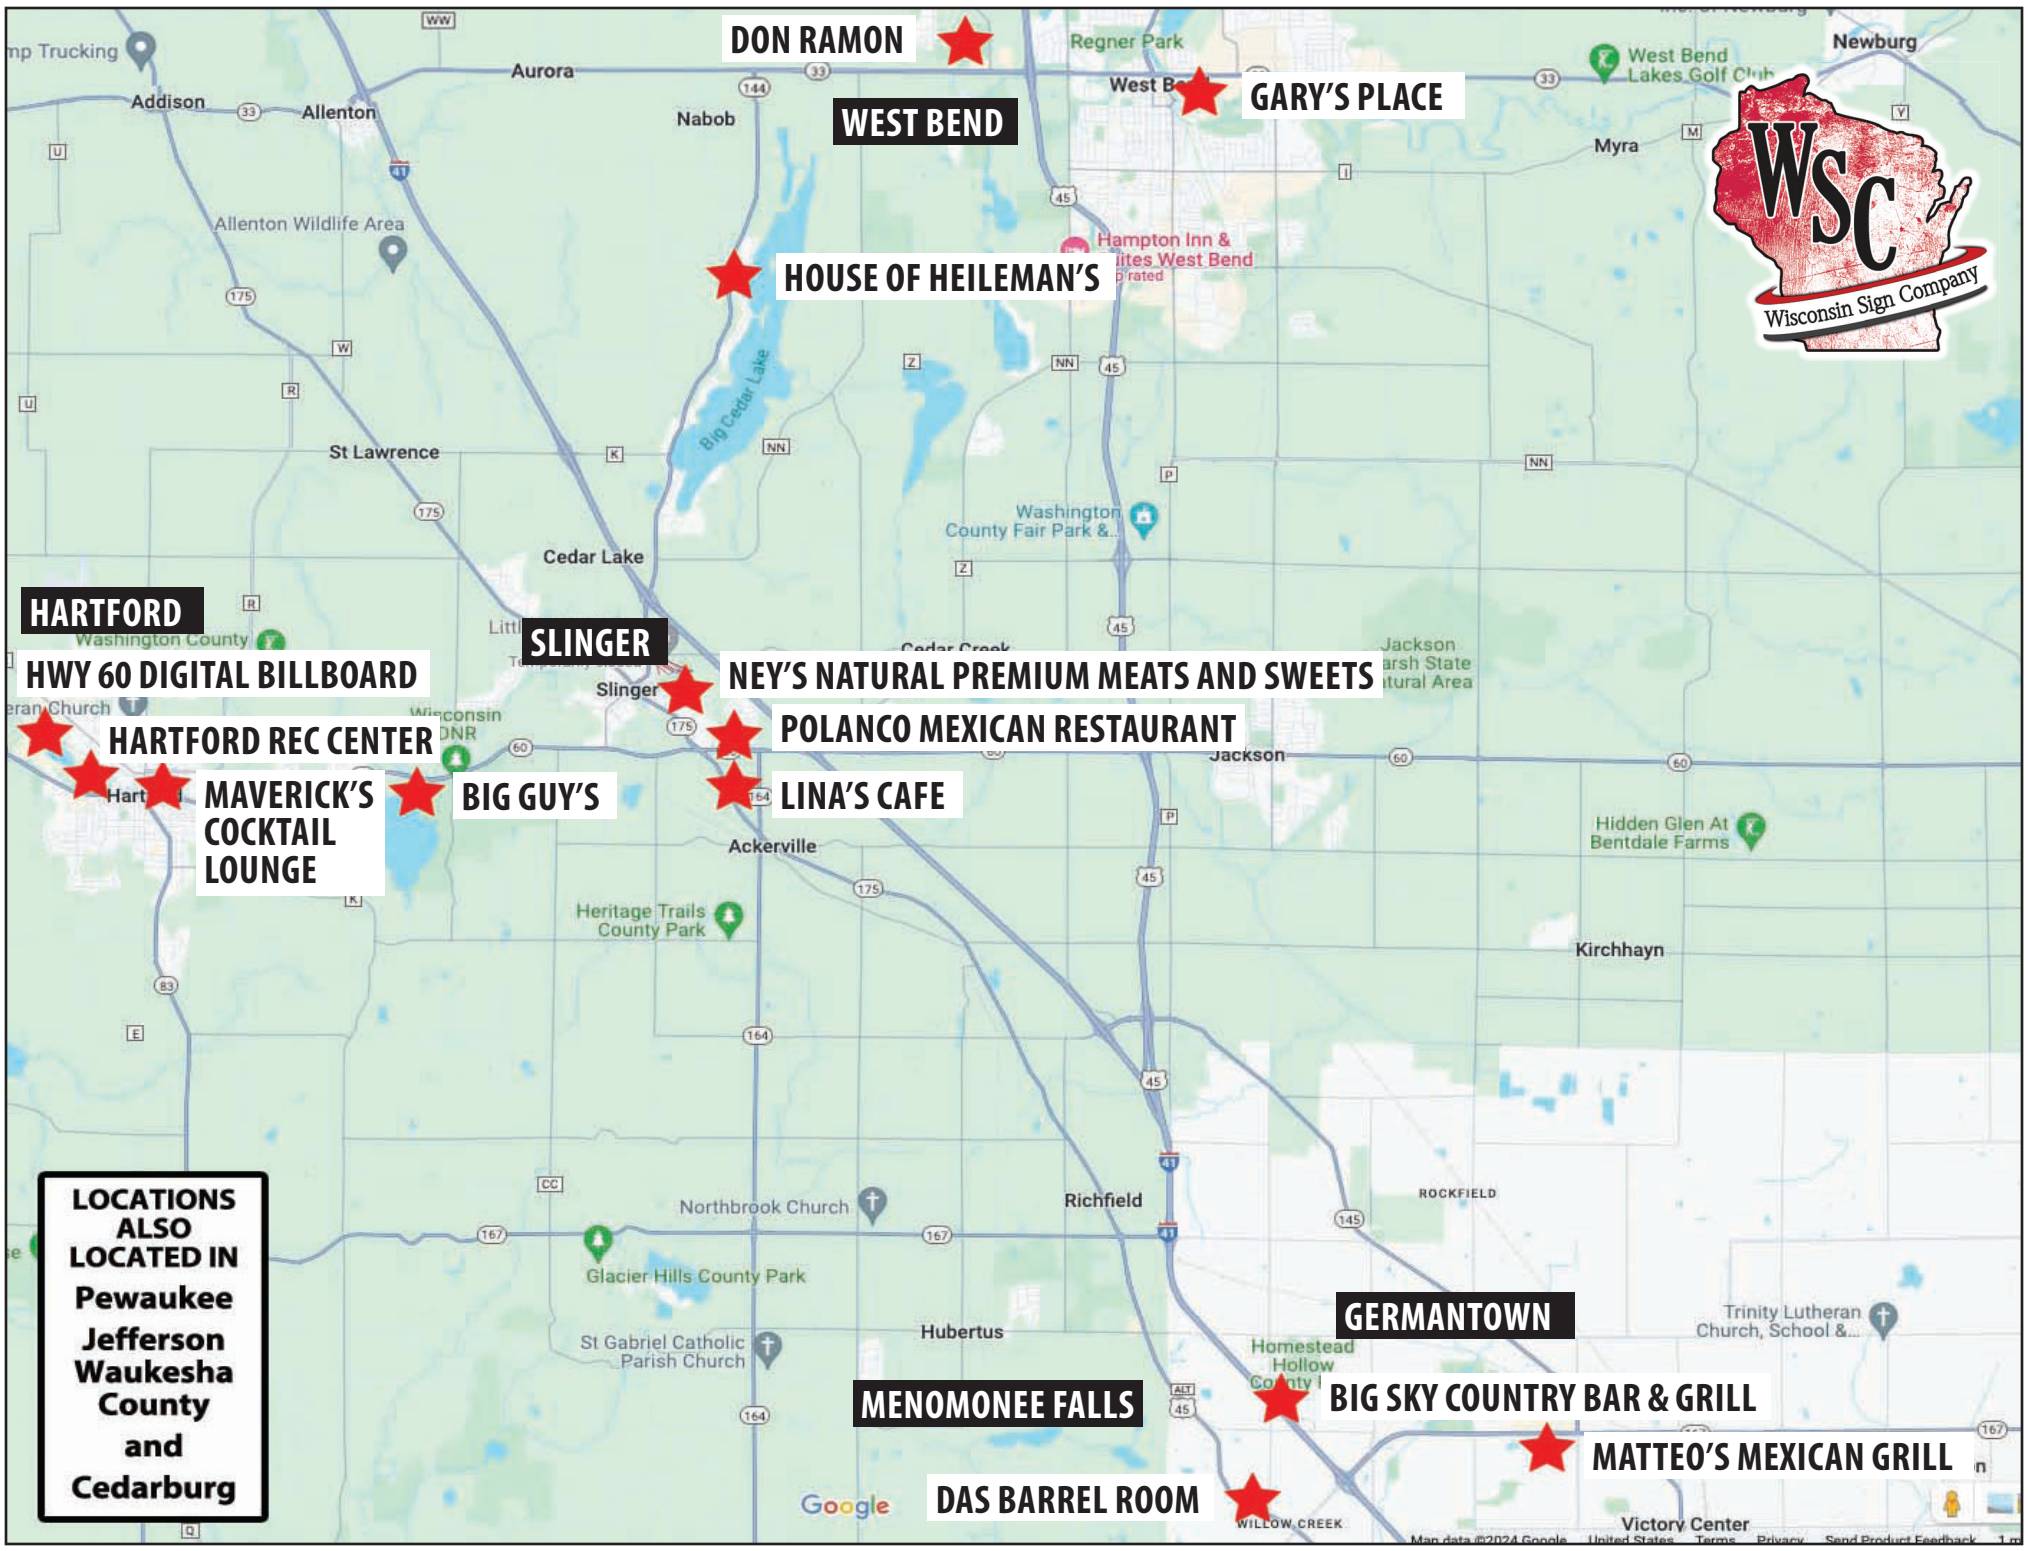

DON RAMON

GARY'S PLACE

WEST BEND

HOUSE OF HEILEMAN'S

HARTFORD

HWY 60 DIGITAL BILLBOARD

HARTFORD REC CENTER

MAVERICK'S COCKTAIL LOUNGE

SLINGER

NEY'S NATURAL PREMIUM MEATS AND SWEETS

POLANCO MEXICAN RESTAURANT

LINA'S CAFE

BIG GUY'S

GERMANTOWN

BIG SKY COUNTRY BAR & GRILL

MATTEO'S MEXICAN GRILL

MENOMONEE FALLS

DAS BARREL ROOM

LOCATIONS ALSO LOCATED IN Pewaukee Jefferson Waukesha County and Cedarburg

Google